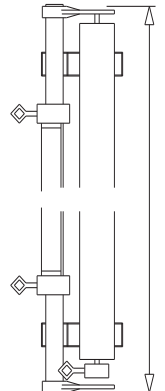

# ORDER FORM

DATE: \_\_\_\_\_

5331 West Orange St, Pearland, TX, 77581 www.rollac.com  
 Phone ( 281 ) 485-1911, FAX ( 281 ) 485-0839

( A ) Width

SUNRISE

TOGA

LITTLE - BIG

GAVIOTA

MITJAVITA

STOBAG

( B )

Projection

**CIRCLE ONE:** AWNING / SOLAR SCREEN TYPE / VERT DROP / DROP ARM

**Model:** \_\_\_\_\_

SHIP VIA : \_\_\_\_\_

FROM : \_\_\_\_\_

\_\_\_\_\_  
 \_\_\_\_\_  
 \_\_\_\_\_

0 = NONE	
1 = FRANCE	
2 = GERMANY	
3 = GREECE	
4 = BELGIUM	
5 = HOLLAND	
6 = ITALY	
7 = RUSSIA	

QTY	WIDTH	PROJECTION Drop.	COLOR of the Frame	OPERATOR TYPE					SIDE *	CRANK SIZE			BRACKET TYPE			HOOD with / without	Valance Style	Binding Color for Valance
				Gear	Motor	Motor CMD	RTS	RTS w. override		Left	Right	4' 7"	5' 3"	8'	Wall			
Pc	A	B																